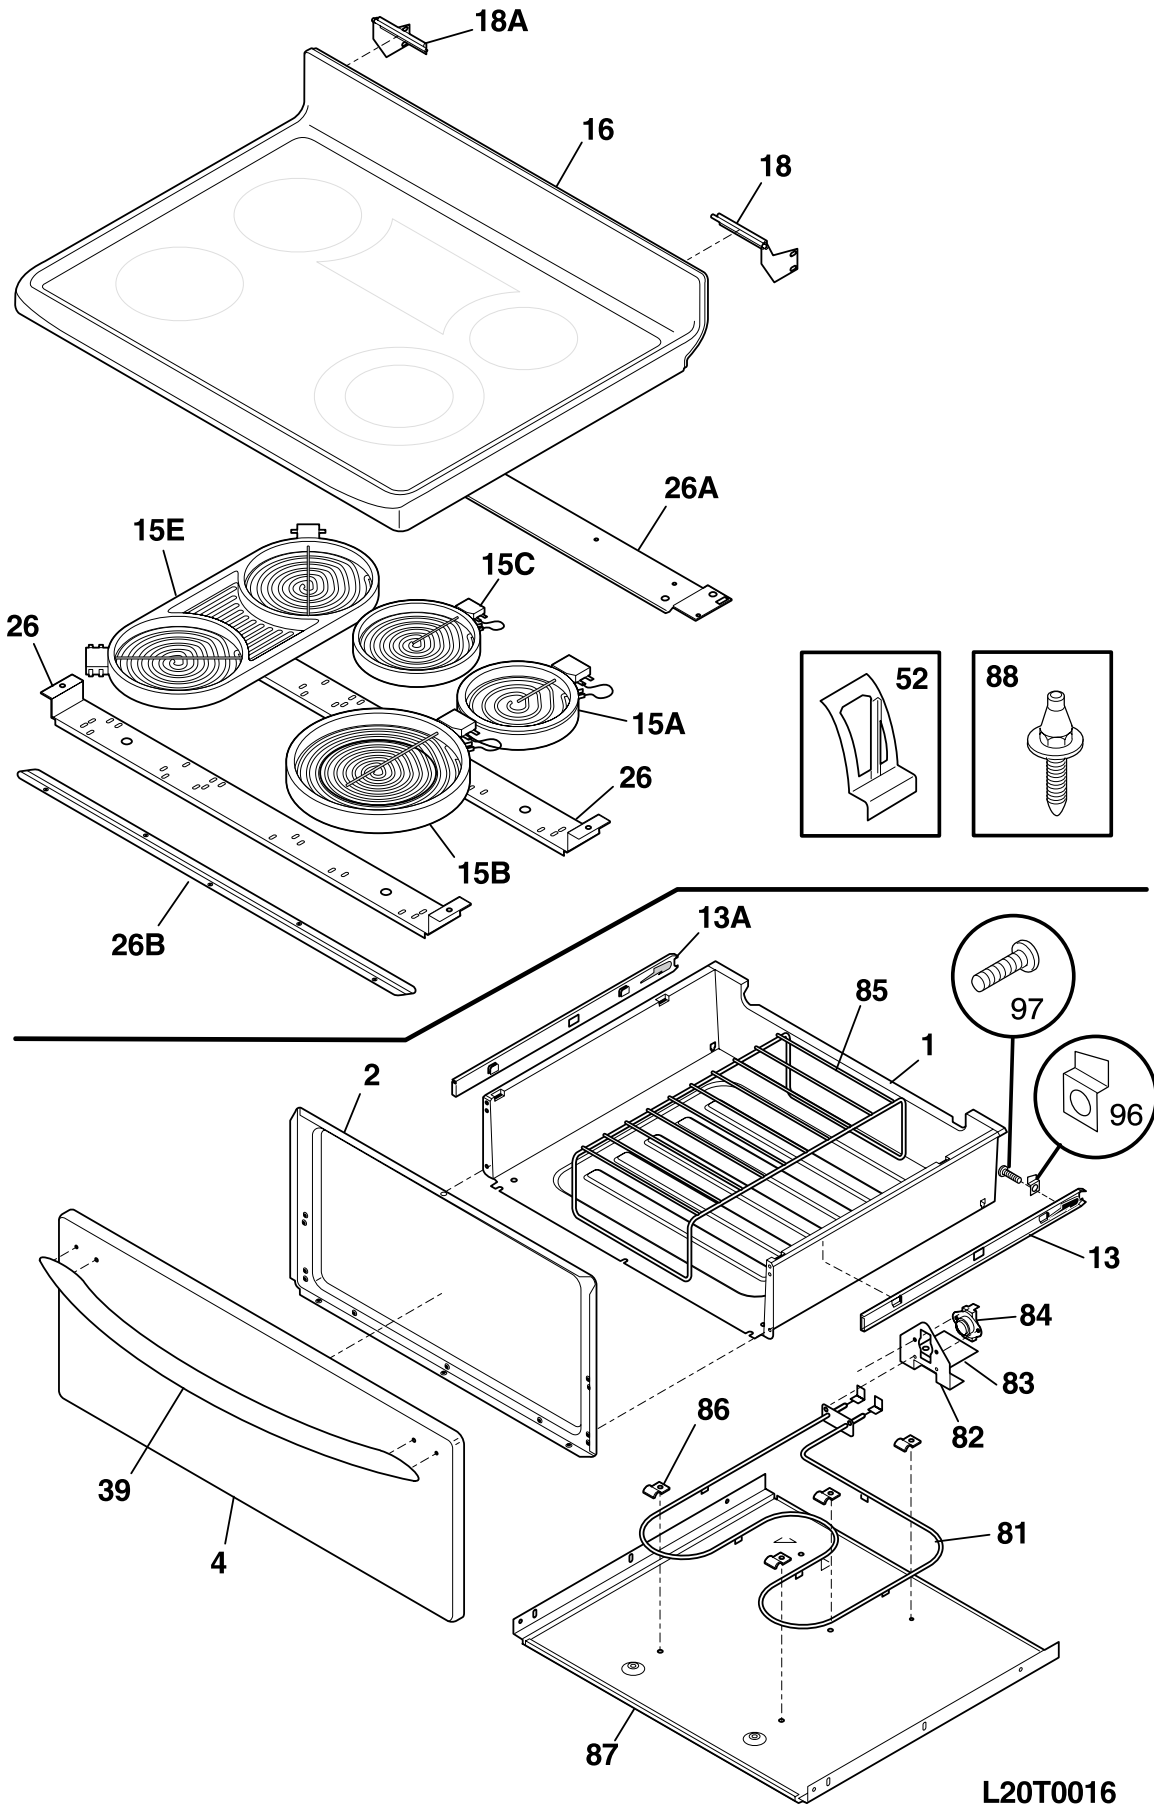

TOP/DRAWER

L20T0016

TOP/DRAWER

POS. NO	PART NO	DESCRIPTION
1	316115901	Drawer,warmer
2	316231503	Liner,drawer
4	316248800	Panel,drawer ,stainless
13	316231700	Glide,drawer ,RH inner
13A	316231701	Glide,drawer ,LH inner
15A#	316010205	Element,6" ,surface ,1200 W ,radiant
15B#	316224300	Element,dual ,9"/6" ,surface ,2100W/700W,radiant
15C#	316098202	Element,warmer zone ,100W
15E#	316235300	Element,double 6" ,surface ,4400 W ,w/bridge
16	316251917	Main Top Assy,glass/steel ,black
18	316235900	Hinge,main top ,RH
18A	316235901	Hinge,main top ,LH
26	316230200	Channel,element support ,(2)
26A	316099200	Bracket,chassis support ,rear
26B	316214200	Bracket,chassis support ,front
39	316246100	Handle,door/drawer ,stainless
52	316099400	Clip,element mtg
81 #	316239200	Element,warmer drawer
82	316093200	Bracket,element mtg
83	316093300	Shield,terminal ,warmer drawer
84	316093500	Thermo disc,warmer drawer
85	316093600	Rack,warmer drawer
86	316095800	Clip,hold down ,warmer element
87	316091900	Base,warmer drawer
88	316099500	Pin,guide ,(2)
96	316122000	Clip,lock ,warmer drawer
97	316003802	Screw,Hex HD 3/16" ,6 x 3/8
* #	316253505	Wiring Harness,surface element
*	316253603	Harness,warmer drawer ,main
*	316001917	Harness,warmer drawer
*	218490900	Cleaner,stainless steel
*	316112101	Cleaner,cooktop
*	316021108	Screw,cup pt ,8-18 x 0.375 ,chrome
*	316021110	Screw,8-18 x 0.5 ,black
*	5303280311	Screw,wafer hd sq dr ,10-32 x 0.312
*	5308014215	Screw,6-20 x 0.312